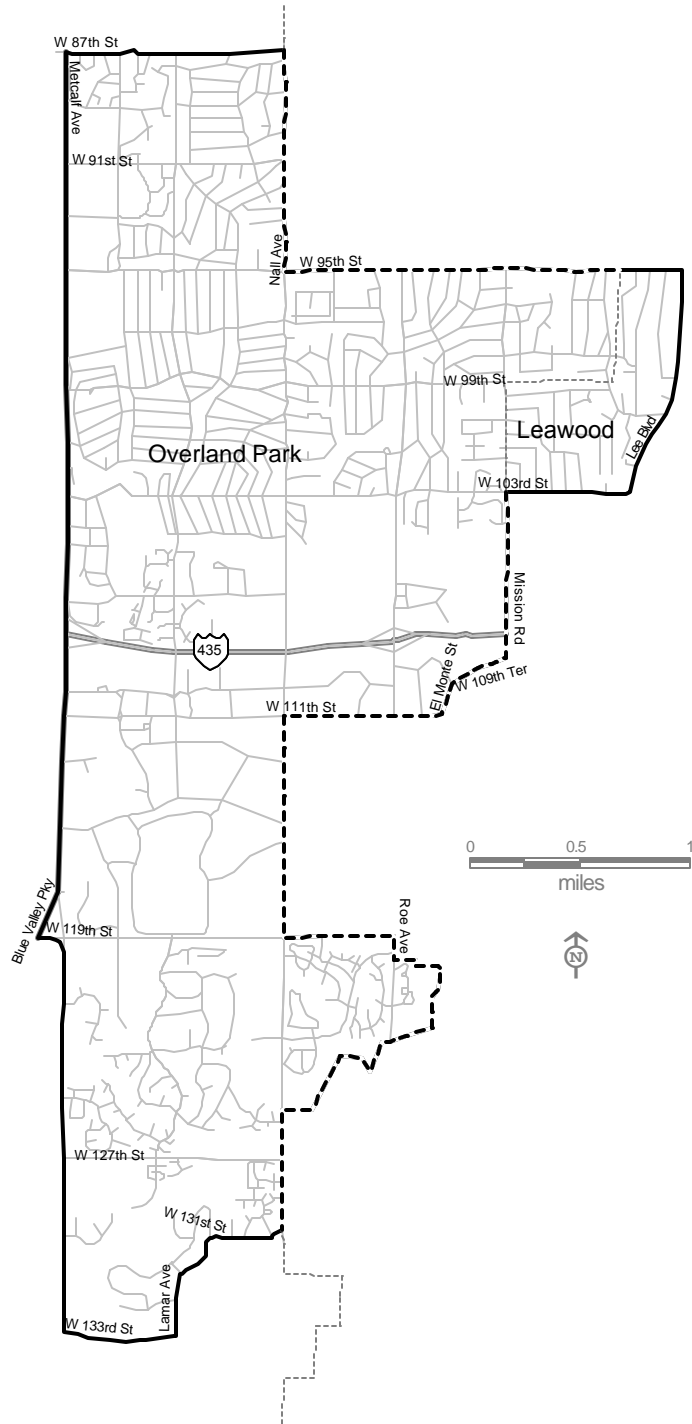

House District 20

Johnson County: Cities: Leawood (part)
and Overland Park (part)

Legend

- District
- City & District Boundary
- County
- City Limits
- Highway
- Street